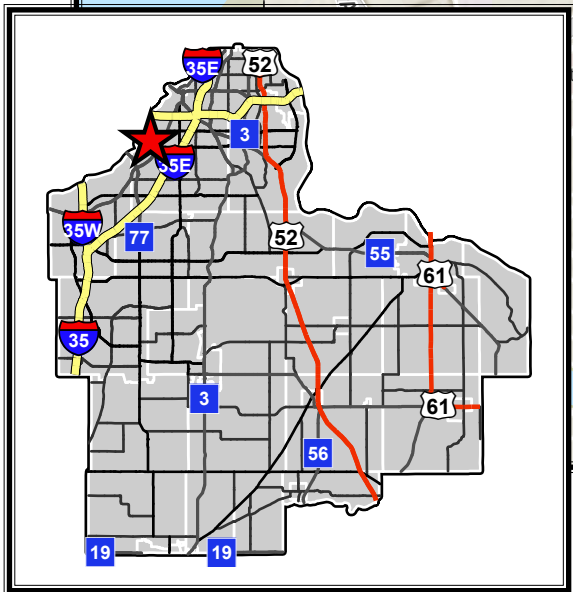

# Project Map

**Minnesota River Greenway  
Fort Snelling Segment**