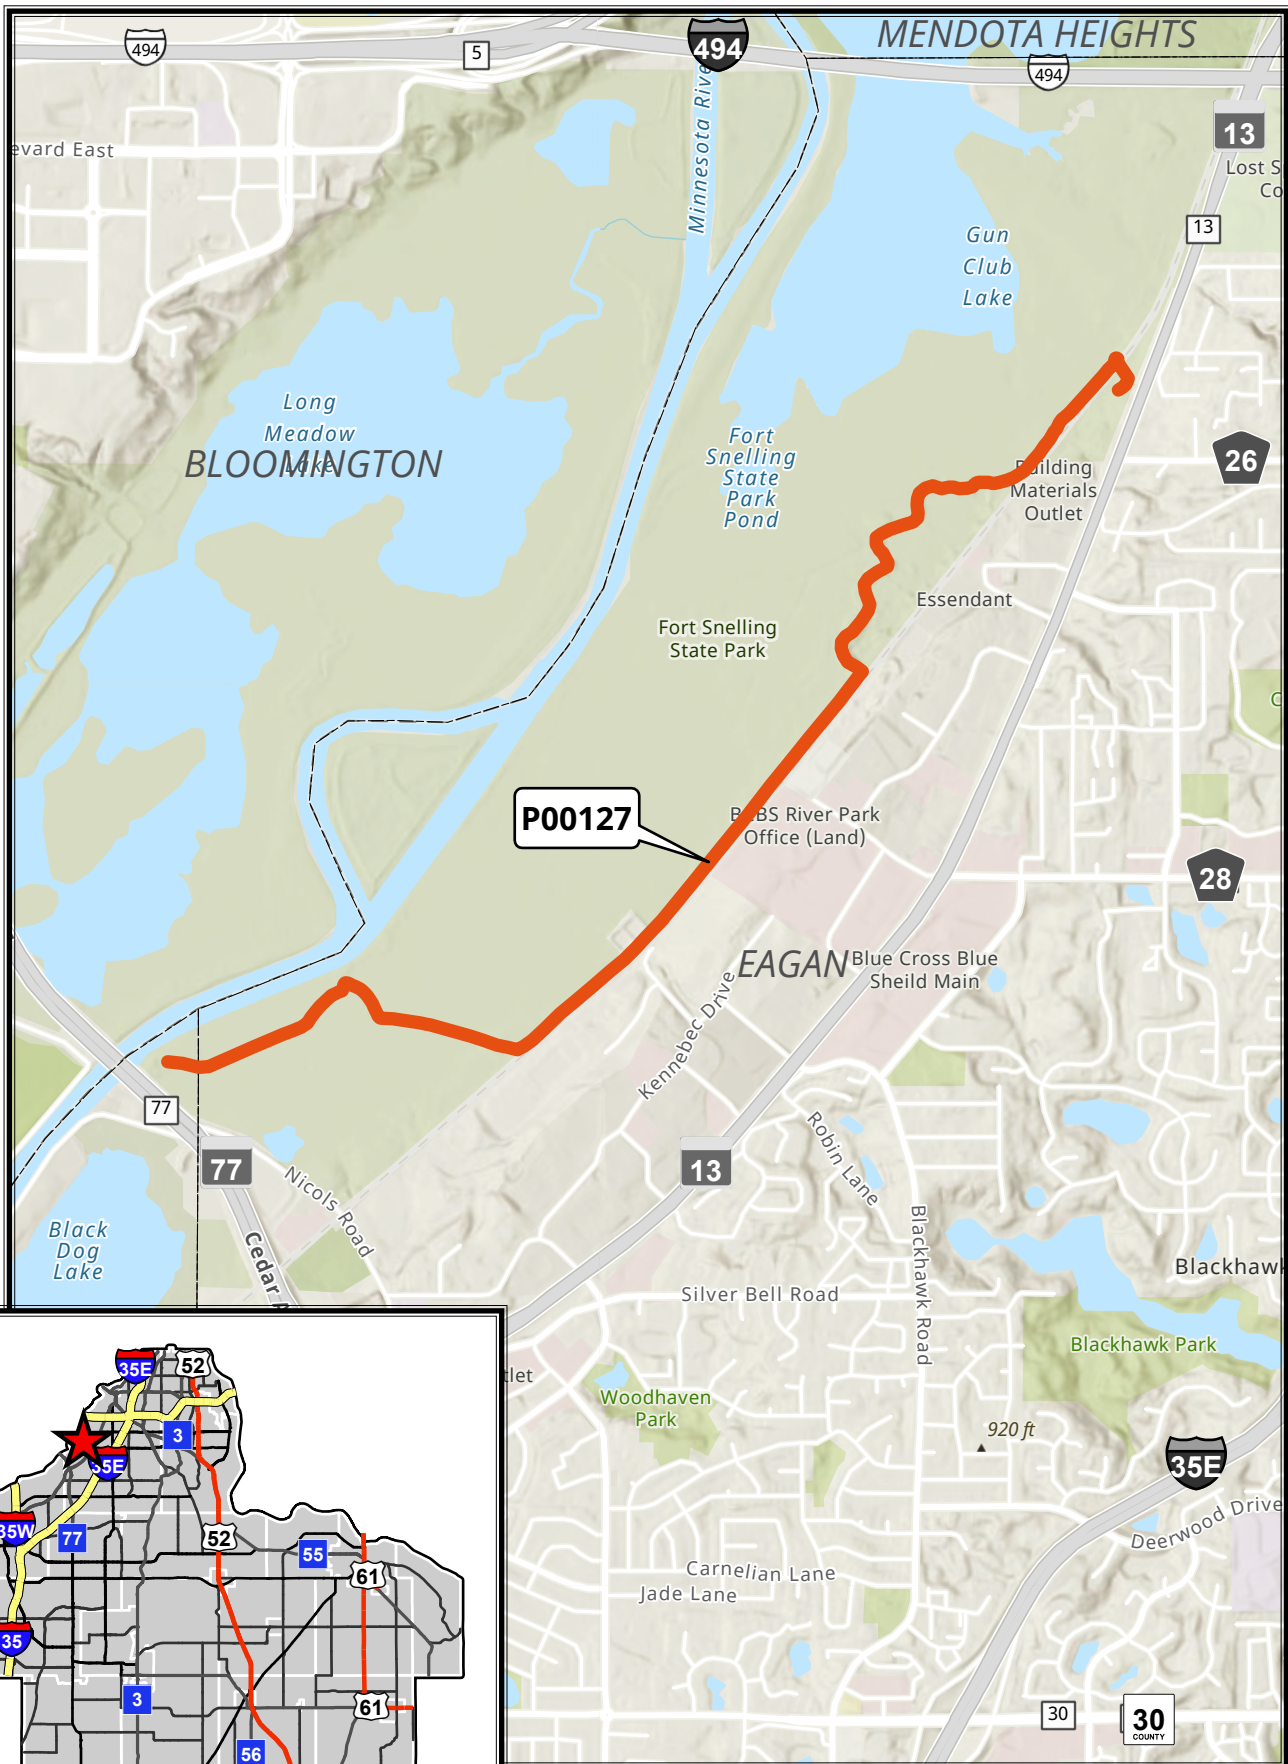

# Project Map

**Minnesota River Greenway  
Fort Snelling Segment**