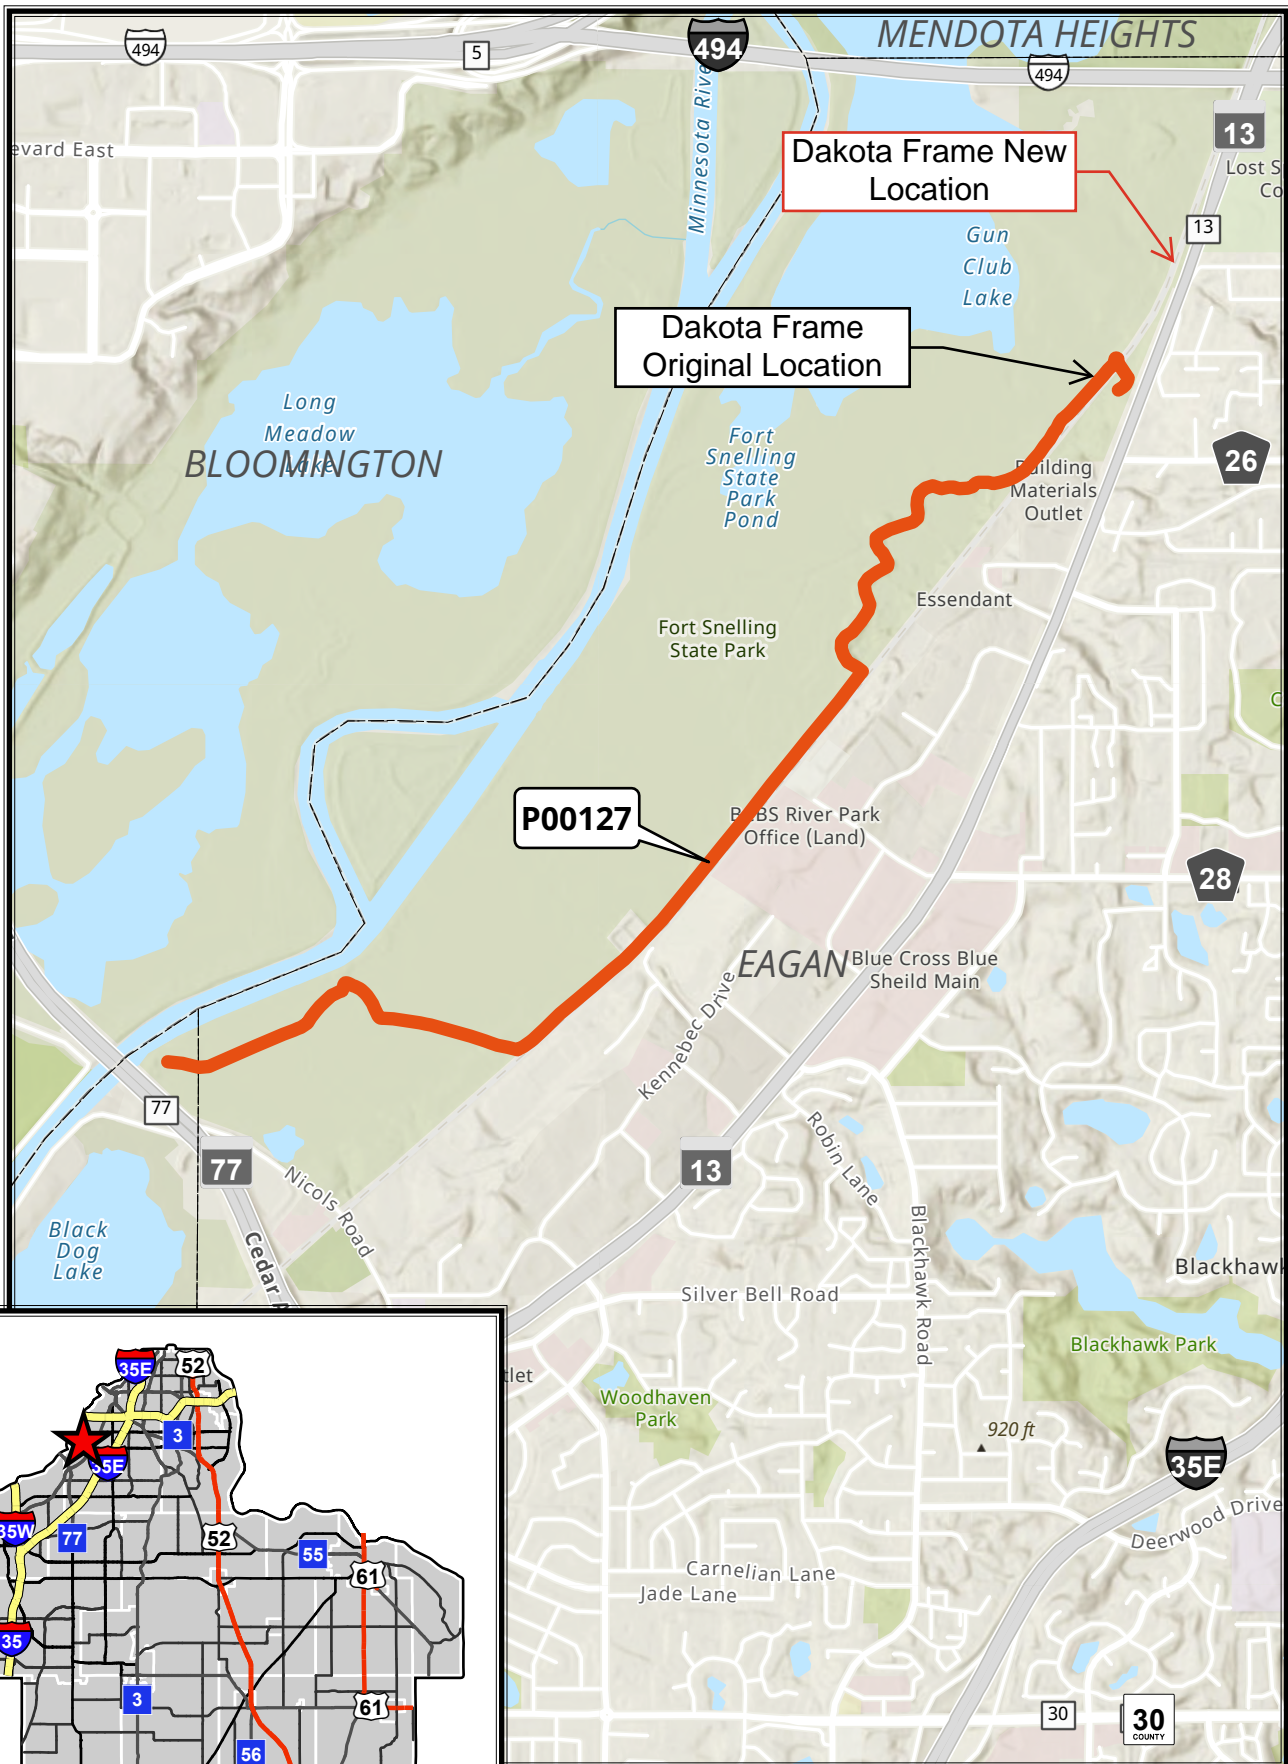

Project Map

Dakota Frame New Location

Dakota Frame Original Location

P00127

**Minnesota River Greenway
Fort Snelling Segment**