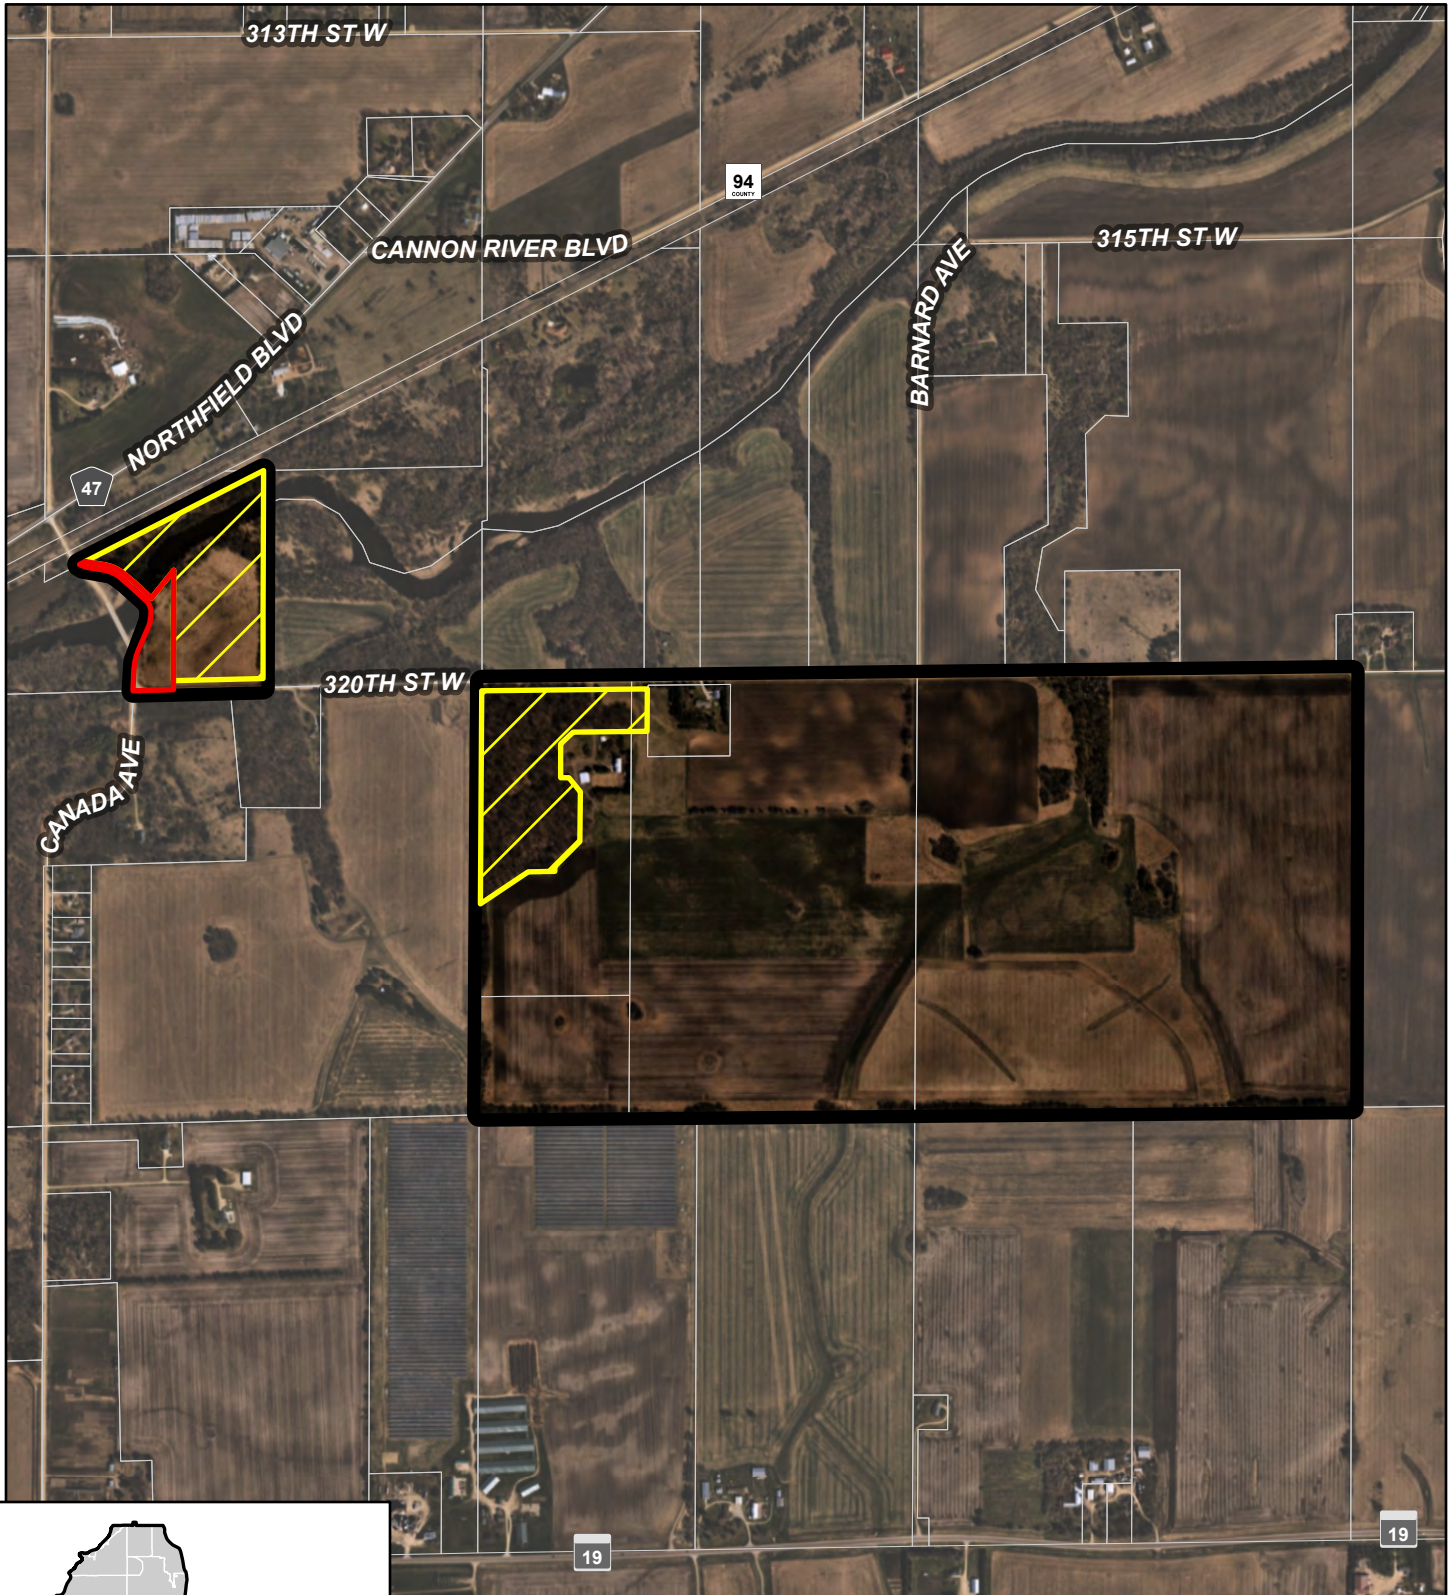

John B Dudley Trust Property

-  Dudley Property
-  Land Donation (3.12 acres)
-  Natural Area Easements (34.93 acres)

Copyright 2026, Dakota County Office of GIS
This drawing is neither a legally recorded map nor a survey and is not intended to be used as one. This drawing is a compilation of records, information, and data located in various city, county, and state offices and other sources, affecting the area shown, and is to be used for reference purposes only. Dakota County is not responsible for any inaccuracies herein contained. If discrepancies are found, please contact this office.