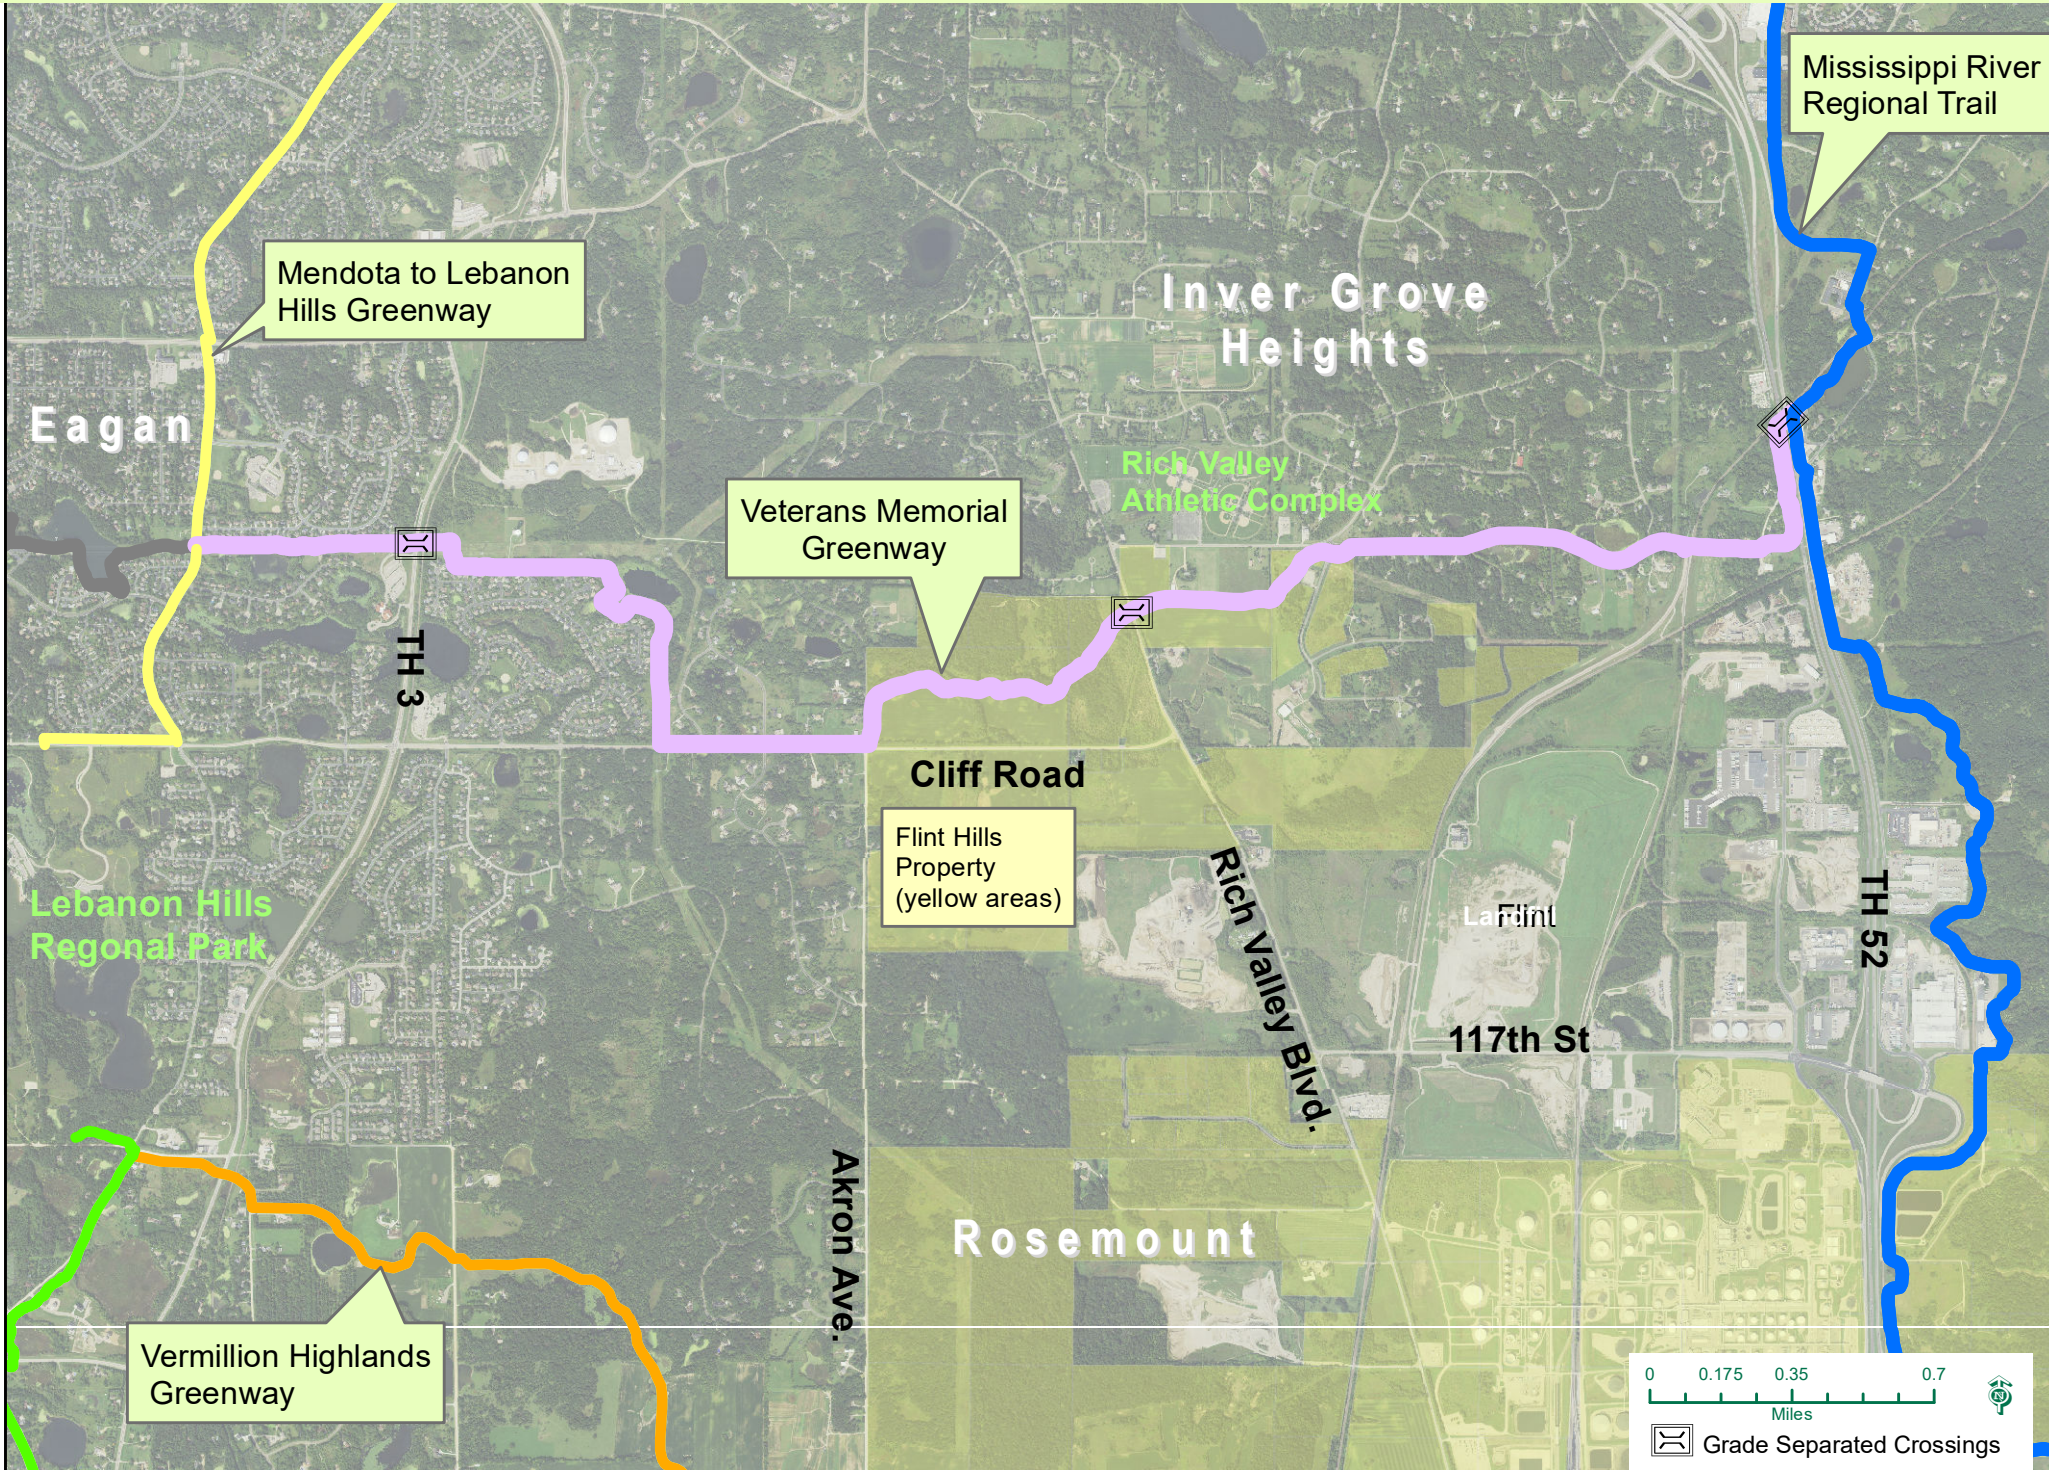

# Veterans Memorial Greenway - Dakota County

Attachment:  
Project Location

Mendota to Lebanon Hills Greenway

Veterans Memorial Greenway

Mississippi River Regional Trail

Vermillion Highlands Greenway

Flint Hills Property (yellow areas)

0 0.175 0.35 0.7  
Miles

Grade Separated Crossings