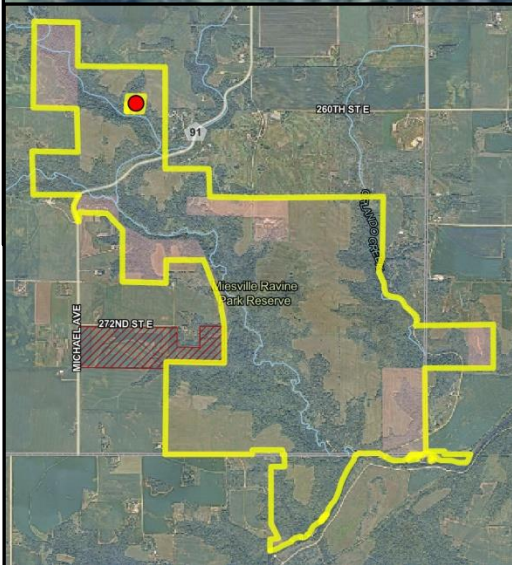

Peter & Linda Schwamb Property

Location within Miesville Ravine Park Reserve