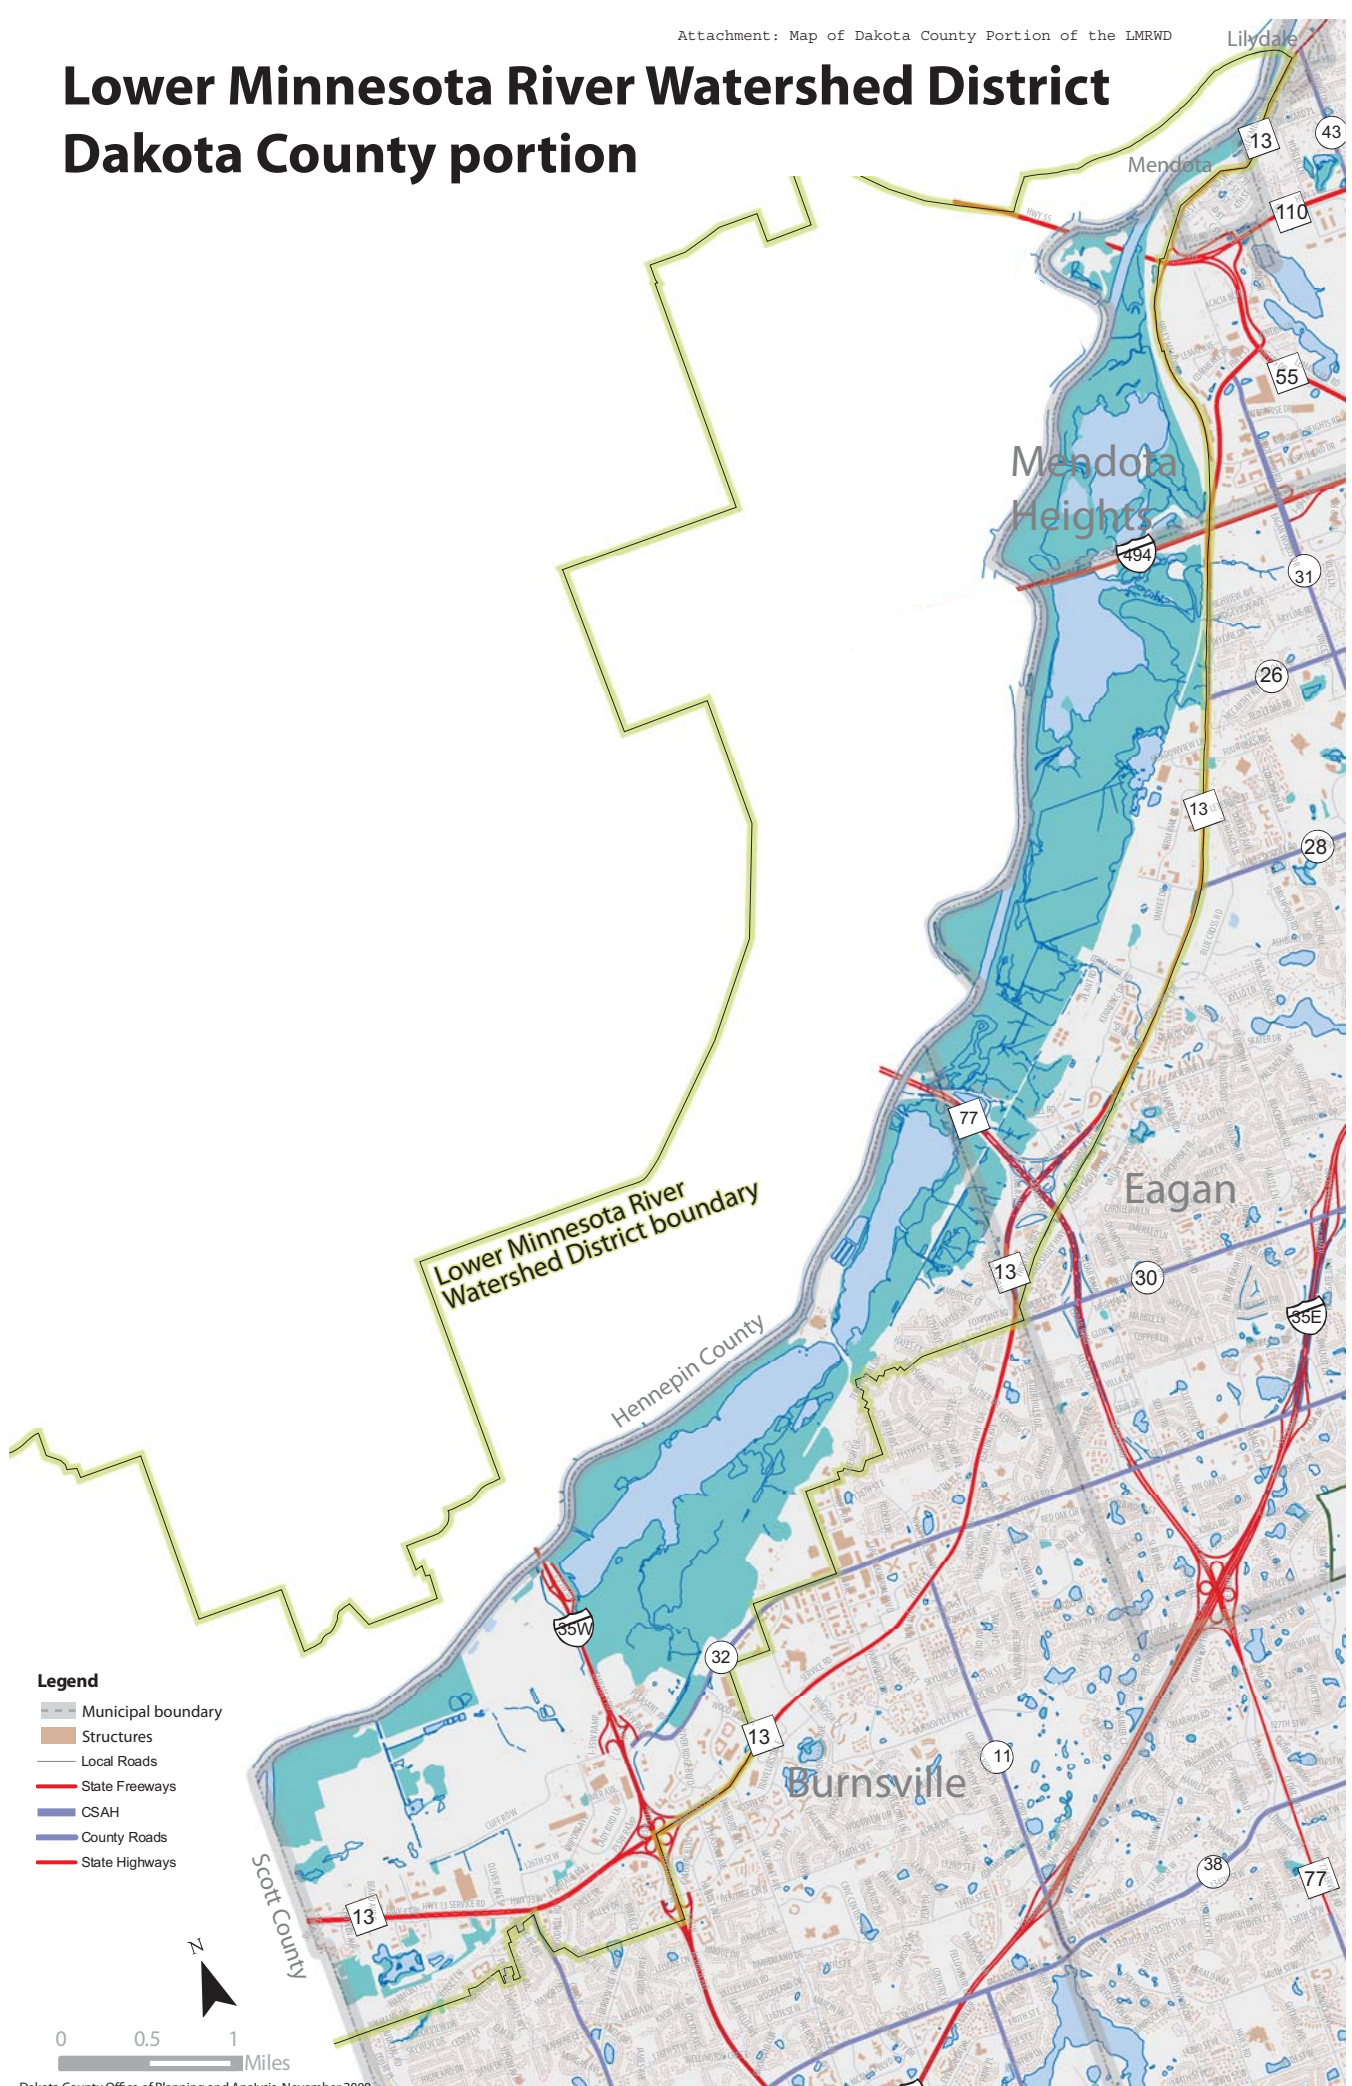

Lower Minnesota River Watershed District Dakota County portion

- Legend**
- Municipal boundary
 - Structures
 - Local Roads
 - State Freeways
 - CSAH
 - County Roads
 - State Highways