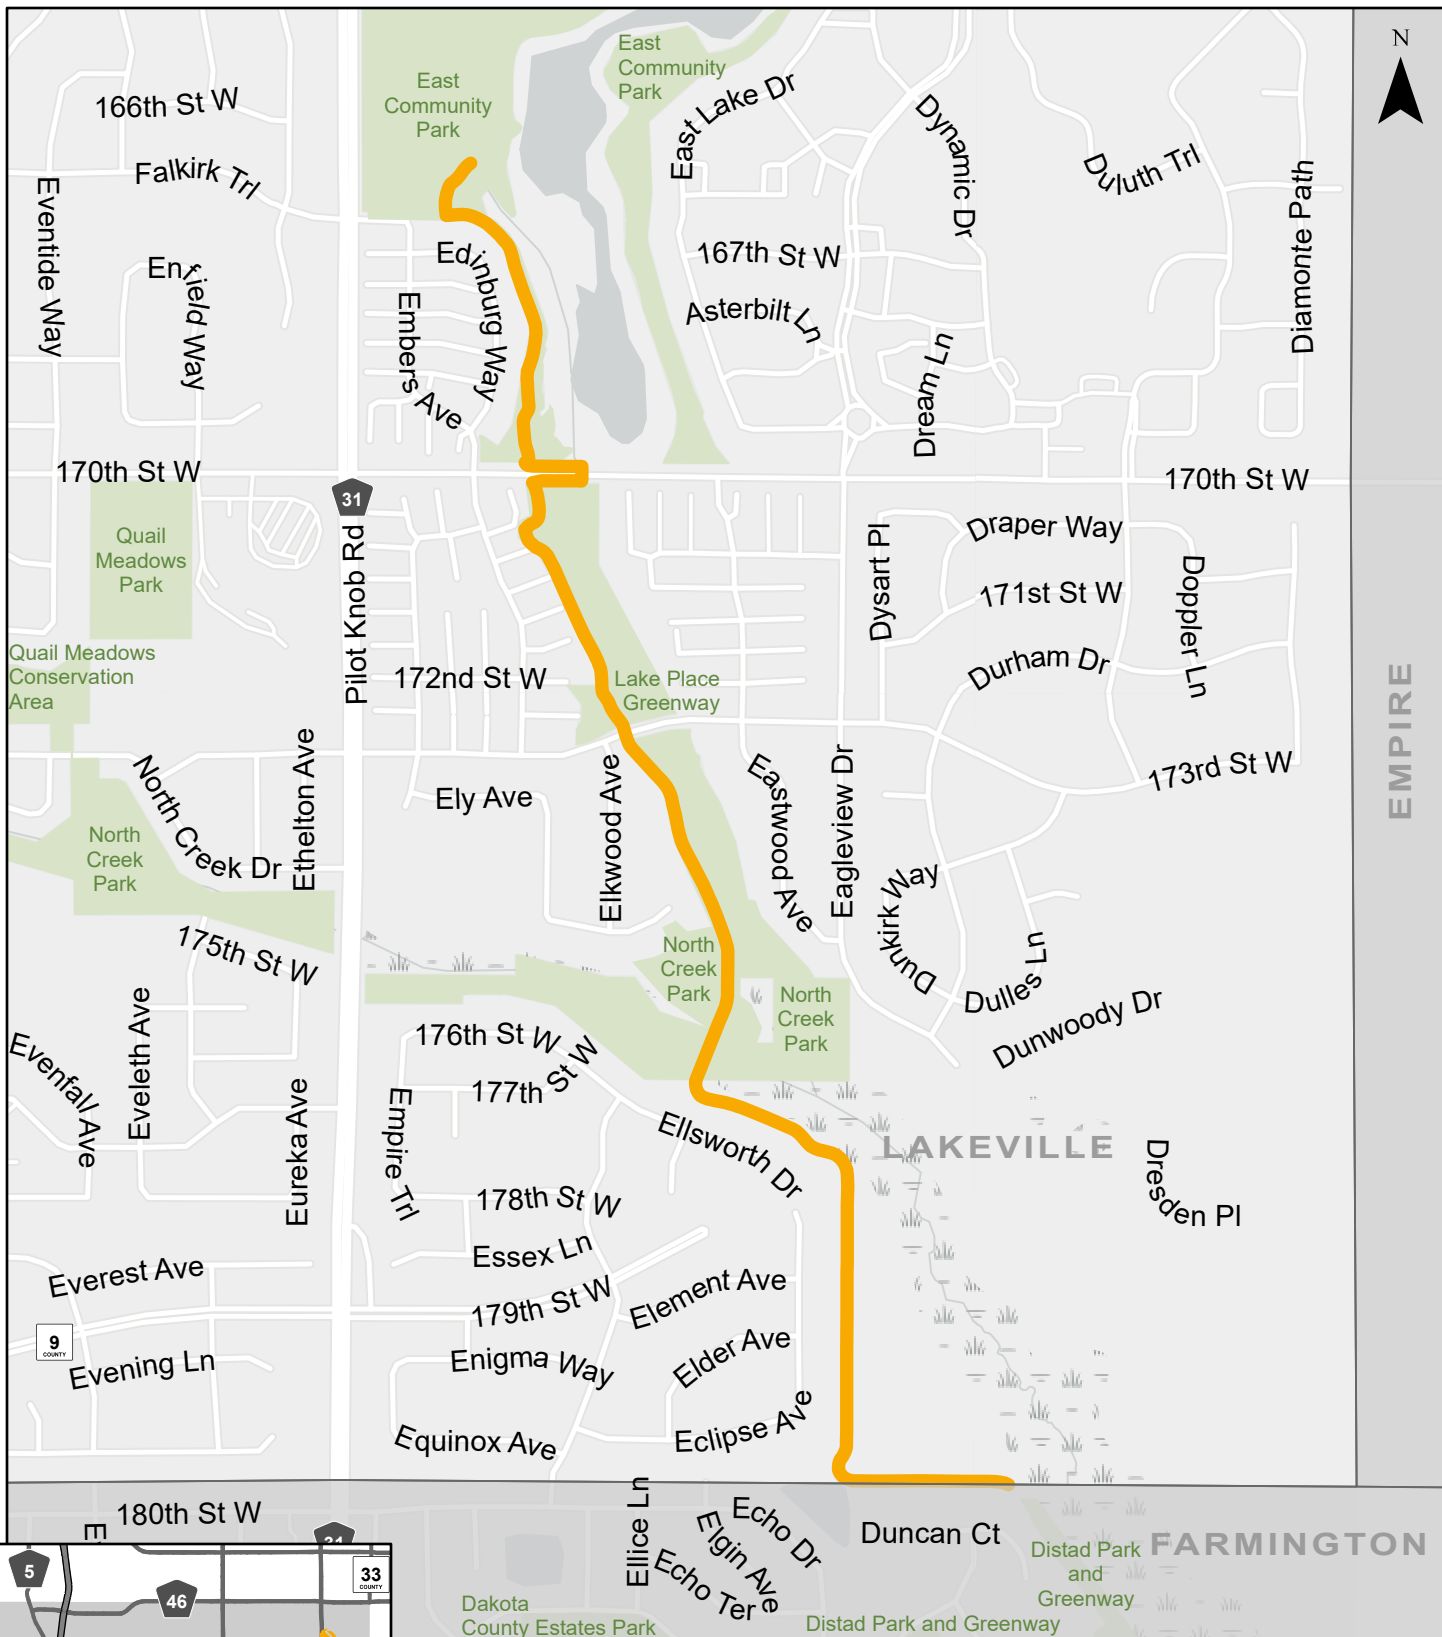

# Attachment: Project Location Map

 North Creek Greenway

Copyright 2025, Dakota County  
 This drawing is neither a legally recorded map nor a survey and is not intended to be used as one. This drawing is a compilation of records, information, and data located in various city, county, and state offices and other sources, affecting the area shown, and is to be used for reference purposes only. Dakota County is not responsible for any inaccuracies herein contained. If discrepancies are found, please contact this office.