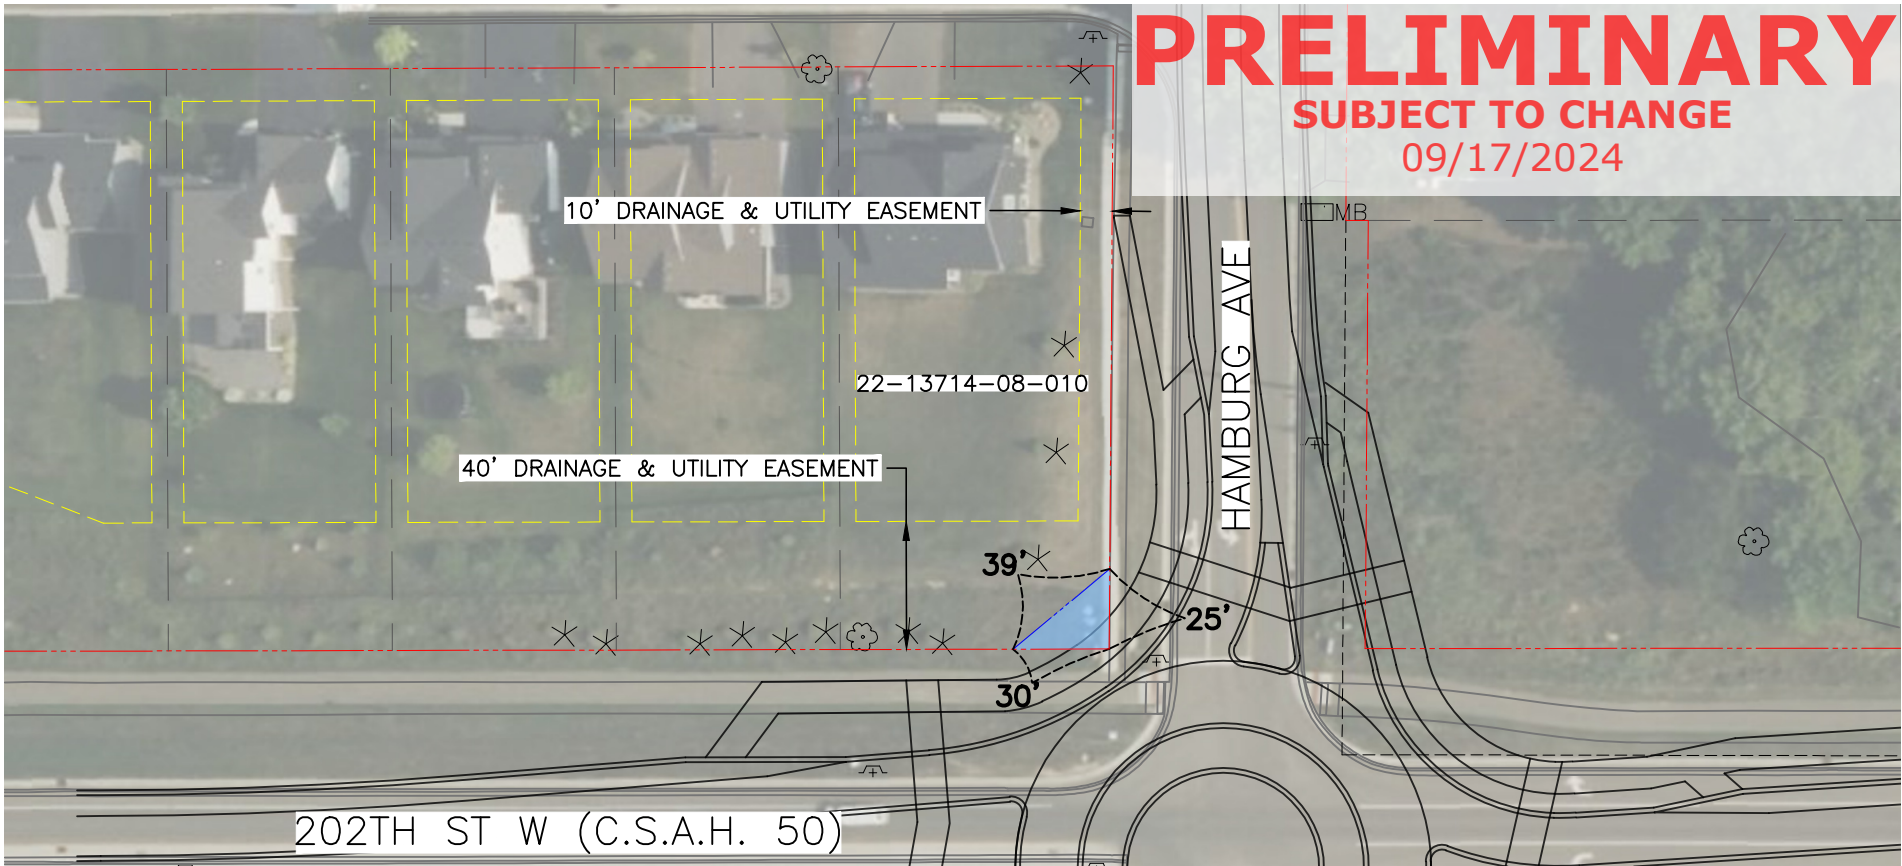

# 202TH ST W & HAMBURG AVE ROUNDABOUT PROPERTY EXHIBIT LAKEVILLE, MN

PRELIMINARY

SUBJECT TO CHANGE

09/17/2024

\* DIMENSIONS OF EASEMENT AREAS ARE ROUNDED TO THE NEAREST FOOT SO MAY NOT MATCH SQUARE FOOTAGE LISTED BELOW

**OWNER: ANTHONY & BRIANNA LEMPELIUS**

**PARCEL 1  
PROJECT NO. CP50-37  
PID 22-13714-08-010**

**NEW RIGHT OF WAY (SQ. FT.)**  **375**

**LEGEND**

- DENOTES PARCEL LINE
- DENOTES EXISTING R/W LINE
- DENOTES PROPOSED R/W LINE
- DENOTES EXISTING PERMANENT EASEMENT LINE