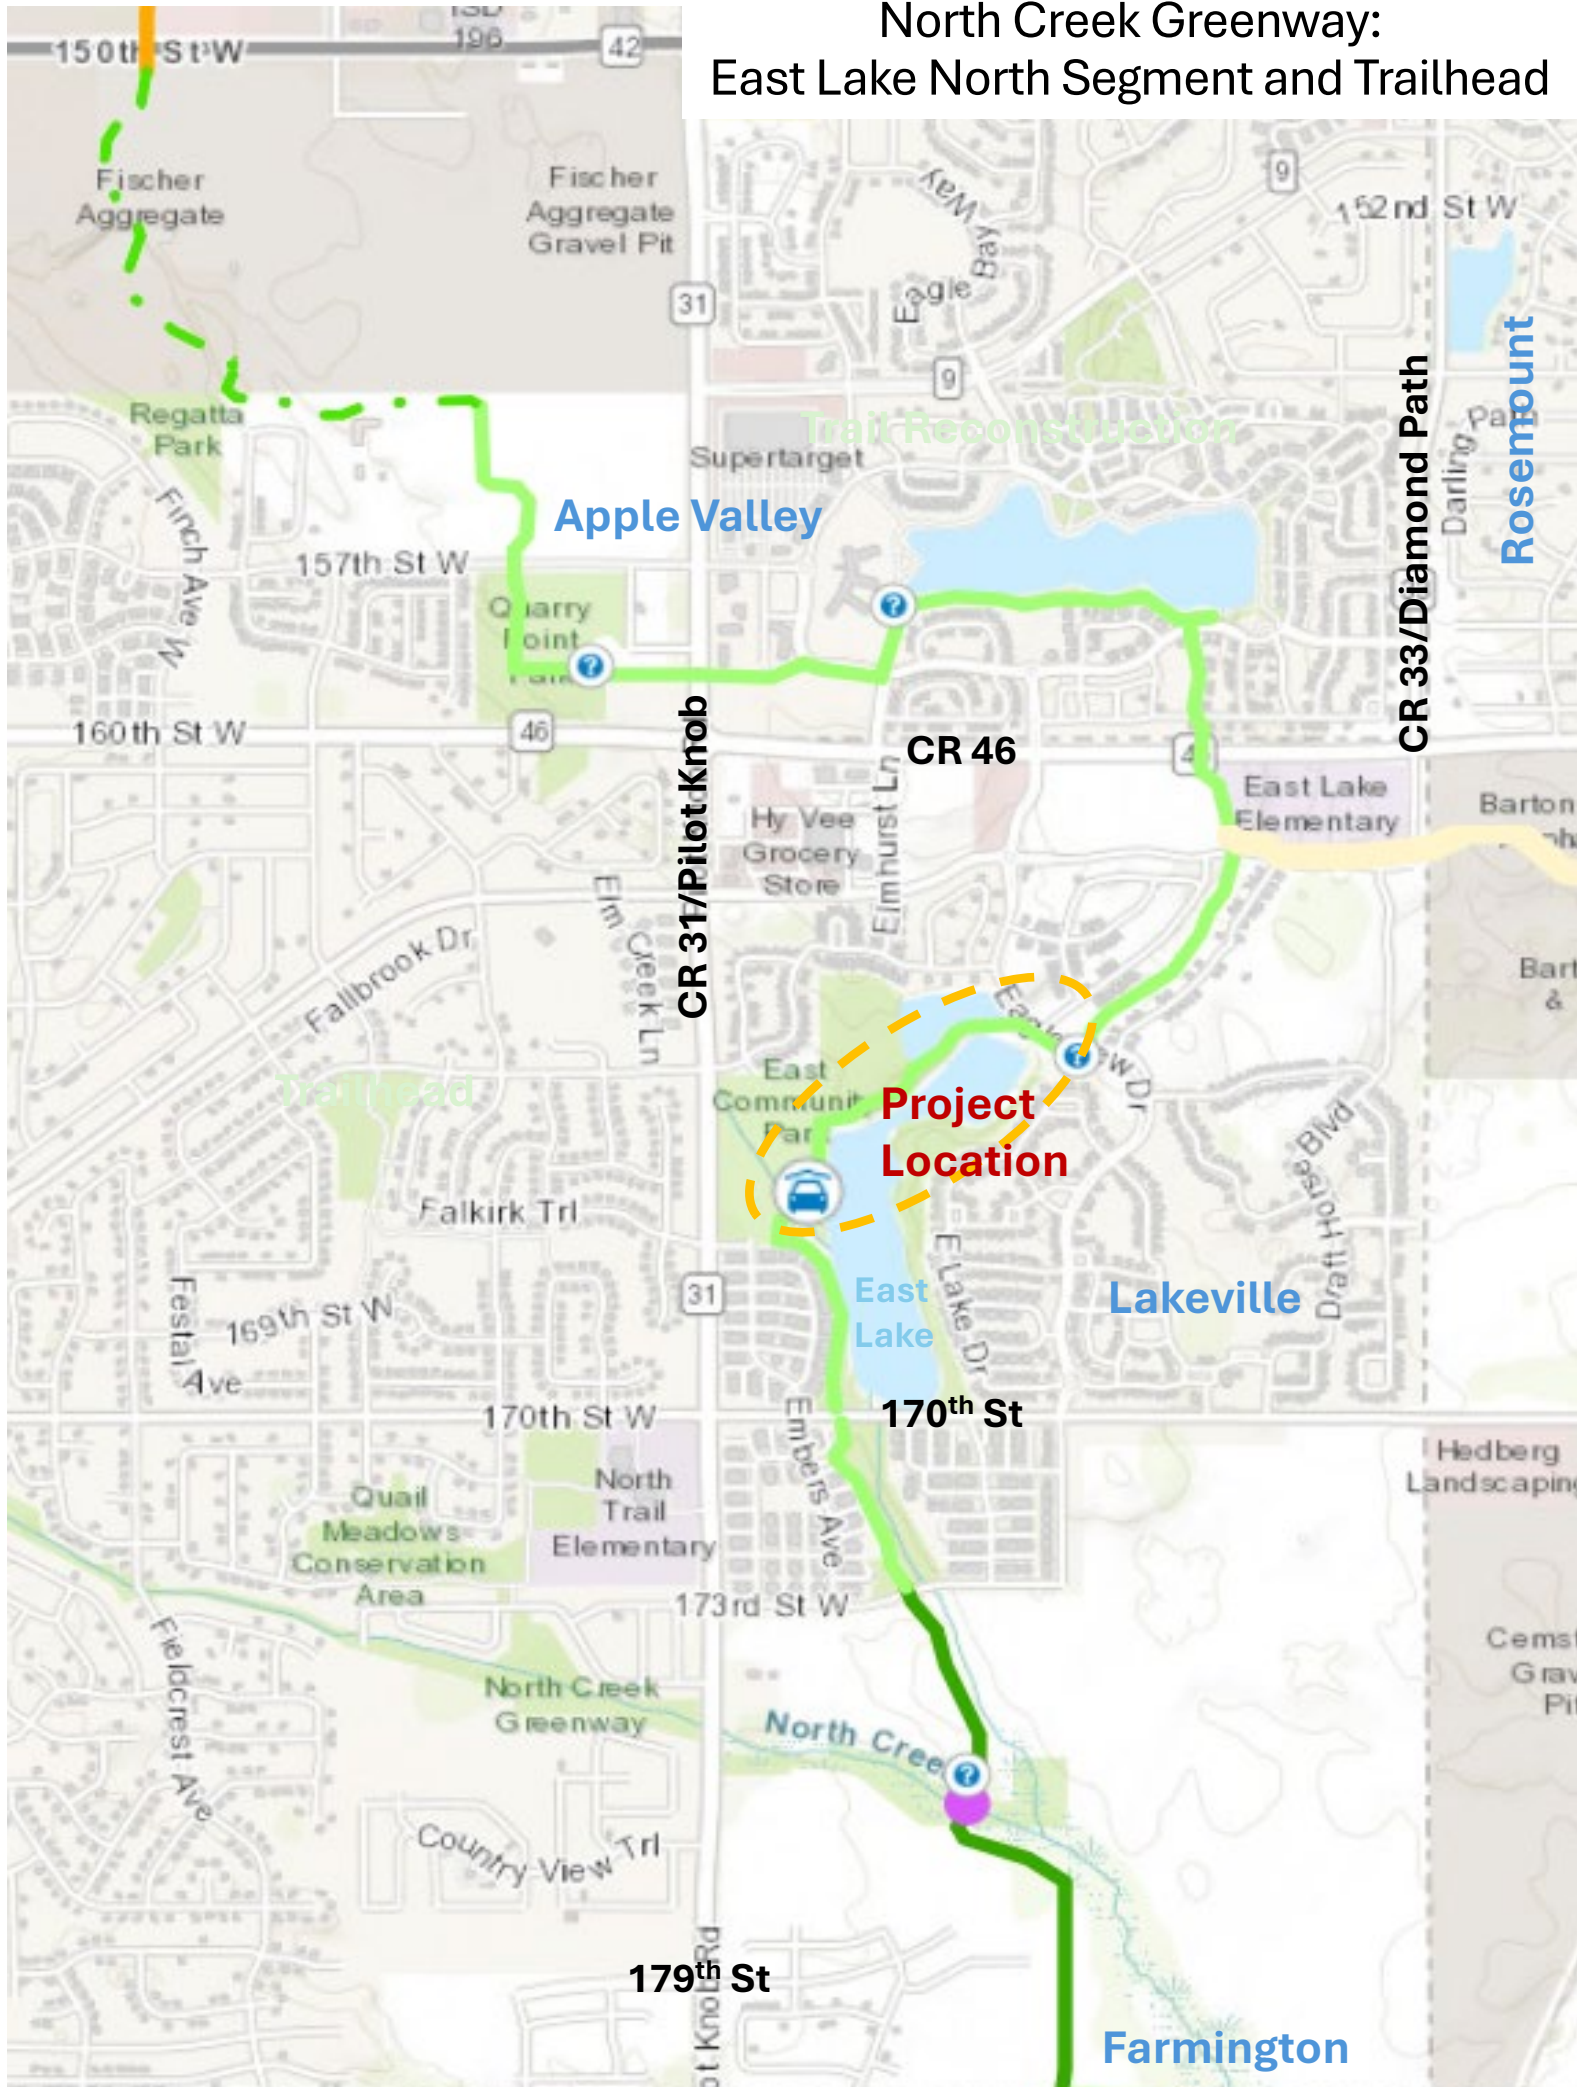

North Creek Greenway: East Lake North Segment and Trailhead

North Creek Greenway: East Lake North Segment and Trailhead